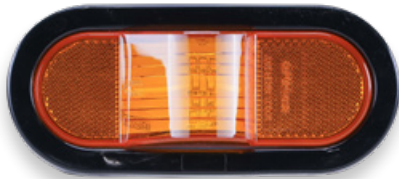

600 & 650 SERIES 6" OVAL MID-TURN MARKERS

110CM0003