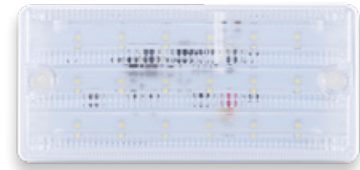

6 DL1000 SERIES
3.3" W X 7" L X .74" H
18 LEDs

		PART NUMBER	SET	VOLTAGE	MOUNT	CONNECTION
PIR SENSOR*	1	100DL0008	1 EA	12 / 24	SCREW	BARE 2-WIRE
		100DL0009	1 EA	12 / 24	SCREW	BARE 2-WIRE
TOUCH SWITCH	2	100DL0001	1 EA	12 / 24	SCREW	BARE 2-WIRE
		100DL0002	1 EA	12 / 24	SCREW	BARE 2-WIRE
3		100DL0003	1 EA	12	SCREW	DELPHI 12047663
		110DL0001	4-CT KIT			
		110DL0002	8-CT KIT			
4		100DL0004	1 EA	12	SCREW	DELPHI 12047663
		110DL0003	4-CT KIT			
		110DL0004	8-CT KIT			
5		100DL0005	1 EA	12	SCREW	BARE 2-WIRE
6		100DL0010	1 EA	12 / 24	SCREW	BARE 2-WIRE

*Passive Infra Red (PIR) Sensor activates LED's only when sensing heat and movement and will not accidentally activate due to shifting cargo.