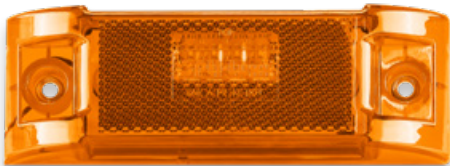

PART NUMBER	LENS / LED	MOUNT	CONNECTION
100ML0001	RED / RED	SCREW	BARE 2-WIRE
100ML0002	AMBER / AMBER	SCREW	BARE 2-WIRE

Marker Lights on
Opti-Luxx.com