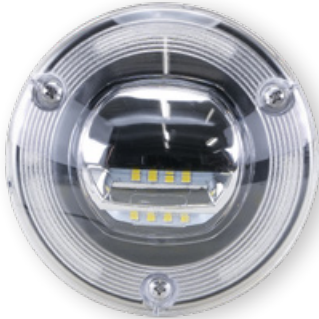

## OVAL CURB ENTRY

4" L X 2.8" W X 1.25" H – 12 LEDs

PART NUMBER	VOLTAGE	LENS / LED	MOUNT	CONNECTION
100AL0002	12 / 24	○ CLEAR / WHITE	SCREW	BARE 2-WIRE

*Curb Entry  
Product Page*