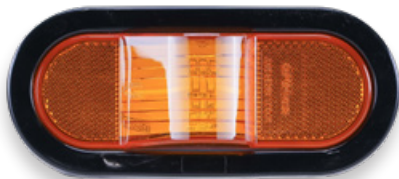

600 & 650 SERIES 6" OVAL MID-TURN MARKERS

110CM0003