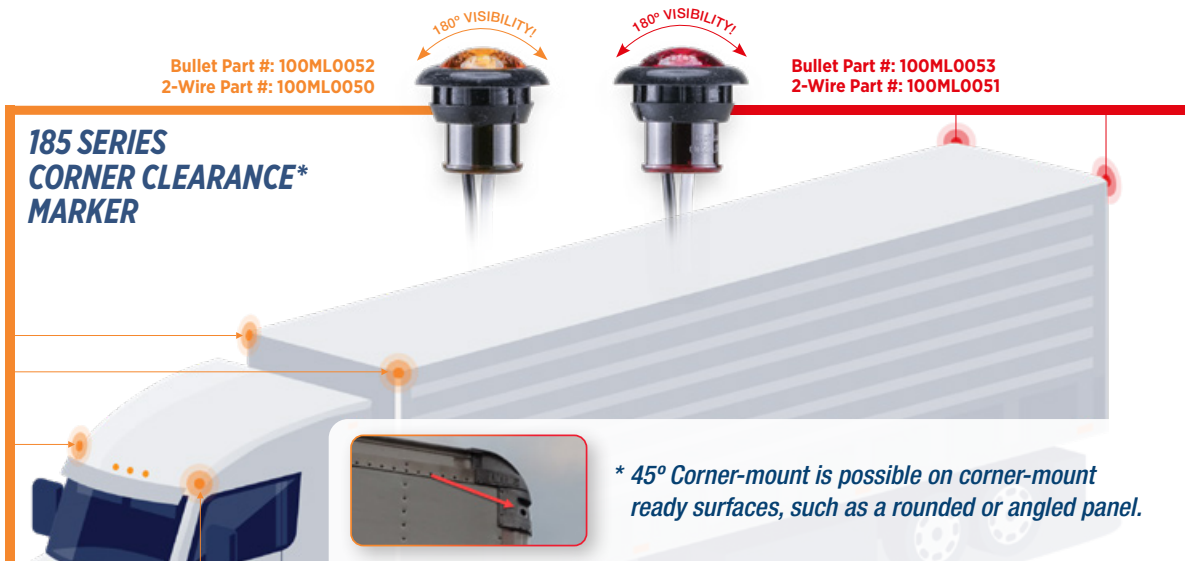

185 SERIES CORNER CLEARANCE* MARKER