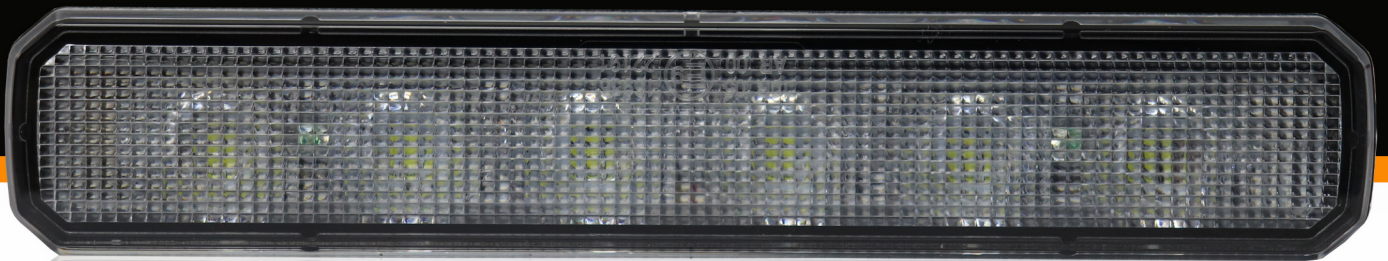

MAY 2024 PRODUCT OF THE MONTH

The 7" White Rectangular Work Light offers versatility and performance.

CISPR CERTIFIED!

THE 7" WHITE RECTANGULAR WORK LIGHT is our featured lighting product for May 2024!

We're excited to announce Opti-Luxx's Product of the Month for May:
The 7" White Rectangular Work Light, Product #100WK0009!

See The 7" White
Rectangular Work
Light Product Page

FEATURES & BENEFITS

- 45° mounting option for directional illumination needs
- Rugged polycarbonate lens and aluminum frame construction
- Simple installation
- 3 year warranty

PART NUMBER	DESCRIPTION
100WK0009	7" X 2" RECTANGULAR WHITE PREMIUM 6 LED WORK LIGHT WITH 45° ANGLE MOUNTING CAPABILITY AND 2-WIRE CONNECTION

CALL OR EMAIL OPTI-LUXX TODAY TO ORDER

Email: sales@opti-luxx.com

CISPR CERTIFIED!

THE 7" WHITE RECTANGULAR WORK LIGHT is our featured lighting product for May 2024!

We're excited to announce Opti-Luxx's Product of the Month for May:

The 7" White Rectangular Work Light, Product #100WK0009!