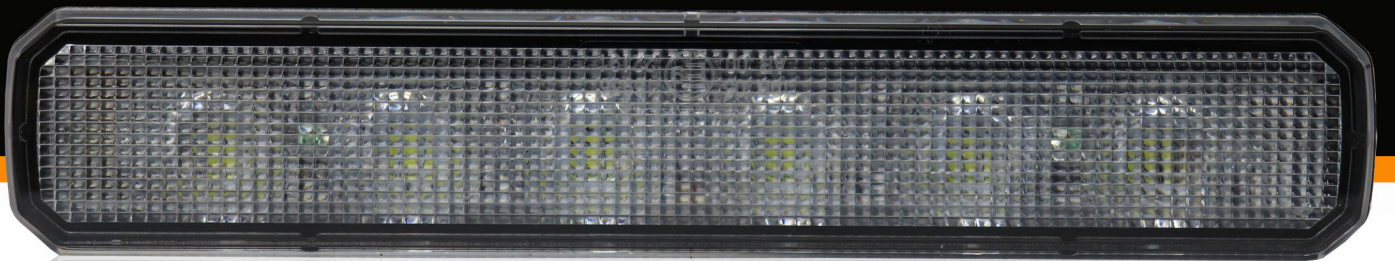

MAY 2024 PRODUCT OF THE MONTH

The 7" White Rectangular Work Light offers versatility and performance.

CISPR CERTIFIED!

THE 7" WHITE RECTANGULAR WORK LIGHT is our featured lighting product for May 2024!

We're excited to announce Opti-Luxx's Product of the Month for May:
The 7" White Rectangular Work Light, Product #100WK0009!

See The 7" White
Rectangular Work
Light Product Page

FEATURES & BENEFITS

- 45° mounting option for directional illumination needs
- Rugged polycarbonate lens and aluminum frame construction
- Simple installation
- 3 year warranty

PART NUMBER	DESCRIPTION
100WK0009	7" X 2" RECTANGULAR WHITE PREMIUM 6 LED WORK LIGHT WITH 45° ANGLE MOUNTING CAPABILITY AND 2-WIRE CONNECTION

CALL OR EMAIL OPTI-LUXX TODAY TO ORDER

Email: sales@opti-luxx.com