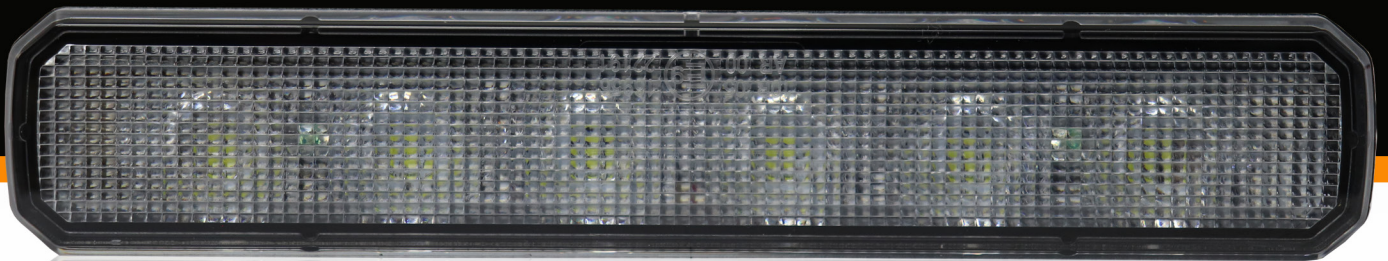

MAY 2024 PRODUCT OF THE MONTH

The **7" White Rectangular Work Light** offers versatility and performance.

CISPR CERTIFIED!

THE 7" WHITE RECTANGULAR WORK LIGHT is our featured lighting product for May 2024!

We're excited to announce Opti-Luxx's Product of the Month for May:
The 7" White Rectangular Work Light, Product #100WK0009!

Special May Offer: Throughout the month of May, we're offering a significant discount on this product for all orders placed. This is an opportunity to enhance your lighting setup while enjoying substantial savings.

If you're interested in taking advantage of this limited-time offer, simply reach out to your dedicated sales representative or send an email to sales@opti-luxx.com to place your order. Don't miss out on this chance to upgrade your lighting solutions at a steep discount!