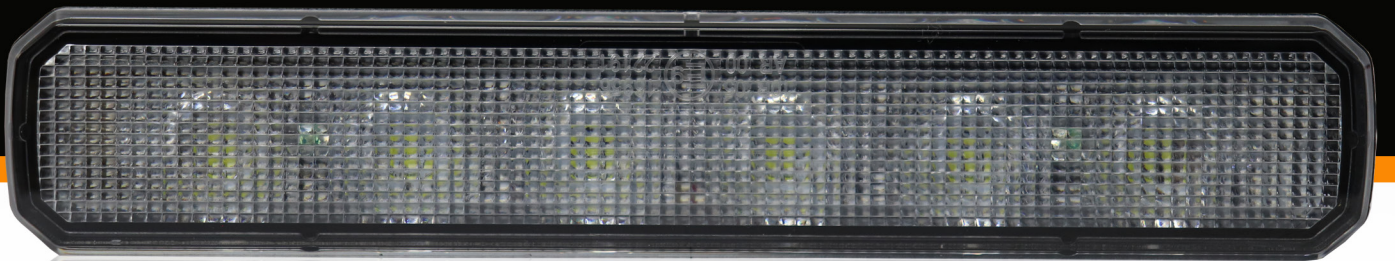

# MAY 2024 PRODUCT OF THE MONTH

The 7" White Rectangular Work Light offers versatility and performance.

**CISPR CERTIFIED!**

## THE 7" WHITE RECTANGULAR WORK LIGHT is our featured lighting product for May 2024!

We're excited to announce Opti-Luxx's Product of the Month for May:  
**The 7" White Rectangular Work Light, Product #100WK0009!**

See The 7" White  
Rectangular Work  
Light Product Page

## FEATURES & BENEFITS

- 45° mounting option for directional illumination needs
- Rugged polycarbonate lens and aluminum frame construction
- Simple installation
- 3 year warranty

PART NUMBER	DESCRIPTION
<b>100WK0009</b>	7" X 2" RECTANGULAR WHITE PREMIUM 6 LED WORK LIGHT WITH 45° ANGLE MOUNTING CAPABILITY AND 2-WIRE CONNECTION