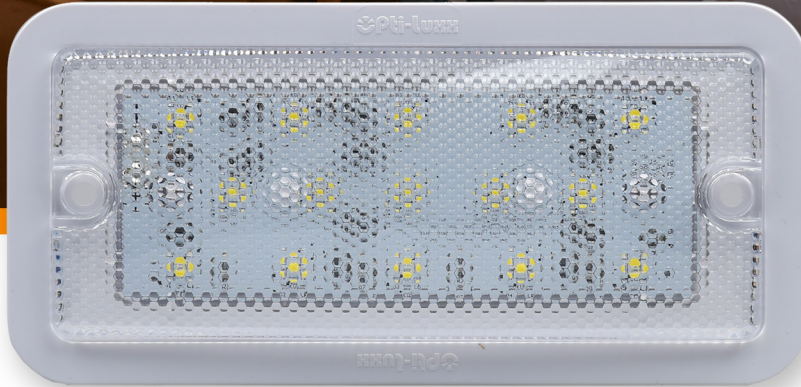

◀ BEFORE / INCANDESCENT

AFTER / LED DOME LIGHT ▶

APRIL 2024

PRODUCT OF THE MONTH

The LED Dome Light from Opti-Luxx is simple to install and delivers a bright, highly-visible interior space.

THE 3X6" LED DOME LIGHT is our featured lighting product for April 2024!

This dome light is a customer favorite, renowned for its quality and reliability. Its premium design and functionality make it ideal for a wide range of applications.

Special April Offer: Throughout the month of April, we're offering a significant discount on this product for all orders placed. This is an exclusive opportunity to acquire this high-demand item at a discounted rate.

See The LED Dome Light Product Page

FEATURES & BENEFITS

- Low profile, linear design
- Rugged polycarbonate construction
- Simple installation
- Reduces maintenance costs with no more bulb replacements
- 3 year warranty

PART NUMBER	DESCRIPTION
100DL0005	3" X 6" RECTANGLE WHITE PREMIUM 15 LED DOME LIGHT WITH SCREW MOUNT AND 2-WIRE CONNECTION

CALL OR EMAIL OPTI-LUXX TODAY TO ORDER

Email: sales@opti-luxx.com

Call: **(616) 379-4142**