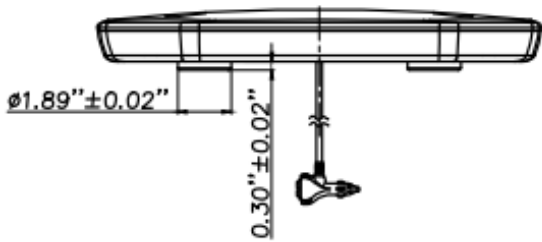

TALLADEGA LED LIGHT BAR INSTALLATION AND MODEL SELECTION

PART NUMBER	SIZE	MOUNT	LENS / LED	CONNECTOR
100LB0013	16"	MAGNET	CLEAR / AMBER	CIGARETTE LIGHTER
100LB0014	16"	STUD	AMBER / AMBER	CABLE