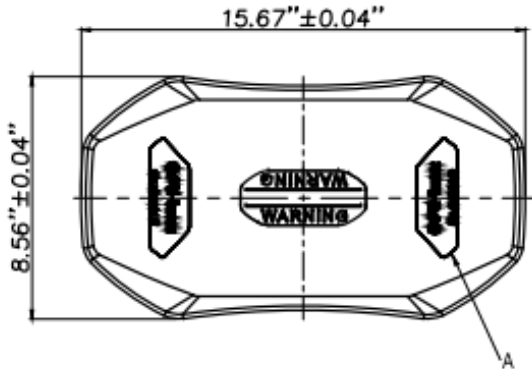

TALLADEGA LED LIGHT BAR INSTALLATION AND MODEL SELECTION

PART NUMBER	SIZE	MOUNT	LENS / LED	CONNECTOR
100LB0013	16"	MAGNET	CLEAR / AMBER	CIGARETTE LIGHTER
100LB0014	16"	STUD	AMBER / AMBER	CABLE