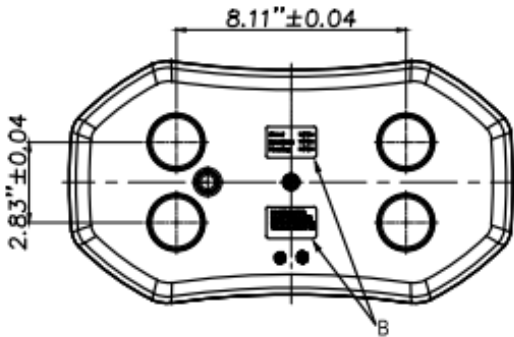

TALLADEGA

Class 1 16" LED Light Bar

The Talladega Class 1 LED Light Bar is a compact-designed low-profile light bar that produces a powerful amber warning signal. Measuring 16" wide, this versatile light bar packs a punch despite its small footprint. Multiple mounting options available, including a magnetic mount which includes a cigarette lighter adapter that allows you to toggle through all 10 flash patterns quickly and easily, providing you with great flexibility on the job. A perfect solution for multiple applications, including construction, municipal, service vehicles, and work trucks.

10

OPERATING TEMPERATURE

-40° C to +65° C

DIMENSIONS

Length – 16"

Width – 8.5"

MOUNTING

Magnet with Cig Plug
Stud

PART NUMBER	SIZE	MOUNT	LENS / LED	CONNECTOR
100LB0013	16"	MAGNET	CLEAR / AMBER	CIGARETTE LIGHTER
100LB0014	16"	STUD	AMBER / AMBER	CABLE

LEARN MORE

To learn more about the Talladega Class 1 LED Light Bar, please visit our website at www.opti-luxx.com or call (616) 379-4142. Also, see our lighting products in action by following our YouTube channel.