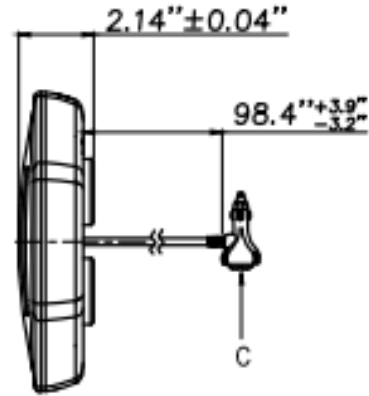

10

OPERATING TEMPERATURE

-40° C to +65° C

DIMENSIONS

Length – 16"

Width – 8.5"

MOUNTING

Magnet with Cig Plug
Stud

PART NUMBER	SIZE	MOUNT	LENS / LED	CONNECTOR
100LB0013	16"	MAGNET	CLEAR / AMBER	CIGARETTE LIGHTER
100LB0014	16"	STUD	AMBER / AMBER	CABLE

LEARN MORE

To learn more about the Talladega Class 1 LED Light Bar, please visit our website at www.opti-luxx.com or call (616) 379-4142. Also, see our lighting products in action by following our YouTube channel.