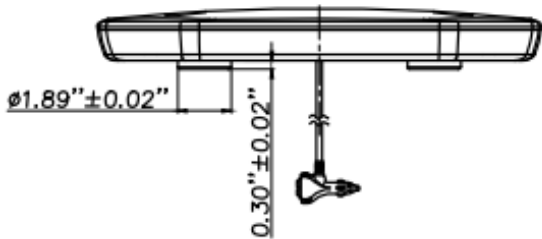

LB1600 SERIES LED LIGHT BAR DETAILS AND MODEL SELECTION

PART NUMBER	SIZE	MOUNT	LENS / LED	CONNECTOR
100LB0013	16"	MAGNET	CLEAR / AMBER	CIGARETTE LIGHTER
100LB0014	16"	STUD	AMBER / AMBER	CABLE
100LB0039	16"	MAGNET	CLEAR / AMBER WHITE	CIGARETTE LIGHTER