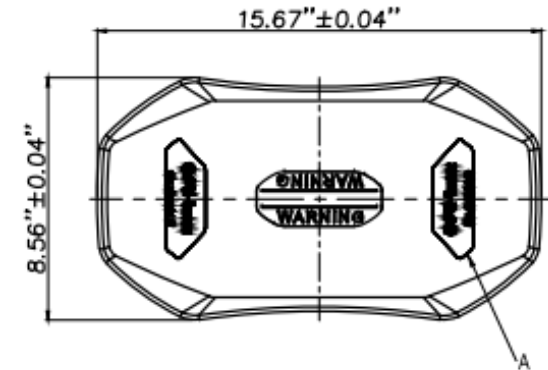

LB1600 SERIES LED LIGHT BAR DETAILS AND MODEL SELECTION

PART NUMBER	SIZE	MOUNT	LENS / LED	CONNECTOR
100LB0013	16"	MAGNET	CLEAR / AMBER	CIGARETTE LIGHTER
100LB0014	16"	STUD	AMBER / AMBER	CABLE
100LB0039	16"	MAGNET	CLEAR / AMBER WHITE	CIGARETTE LIGHTER