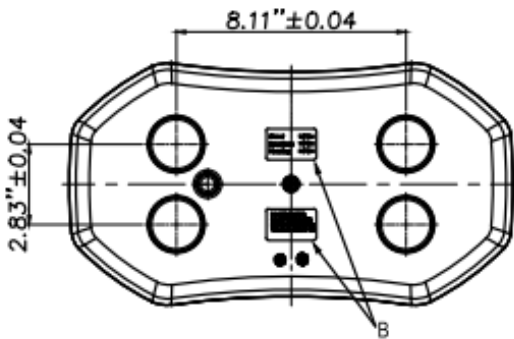

LB1600 SERIES LED LIGHT BAR DETAILS AND MODEL SELECTION

PART NUMBER	SIZE	MOUNT	LENS / LED	CONNECTOR
100LB0013	16"	MAGNET	CLEAR / AMBER	CIGARETTE LIGHTER
100LB0014	16"	STUD	AMBER / AMBER	CABLE
100LB0039	16"	MAGNET	CLEAR / AMBER WHITE	CIGARETTE LIGHTER