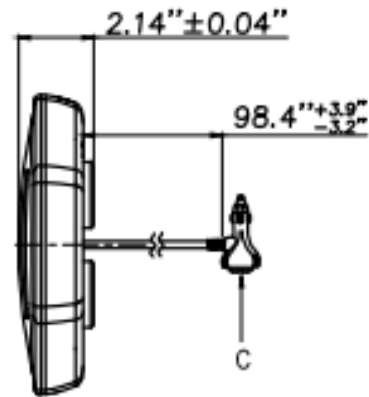

LB1600 SERIES LED LIGHT BAR DETAILS AND MODEL SELECTION

PART NUMBER	SIZE	MOUNT	LENS / LED	CONNECTOR
100LB0013	16"	MAGNET	CLEAR / AMBER	CIGARETTE LIGHTER
100LB0014	16"	STUD	AMBER / AMBER	CABLE
100LB0039	16"	MAGNET	CLEAR / AMBER WHITE	CIGARETTE LIGHTER