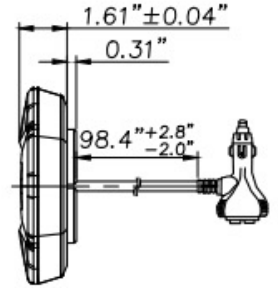

LB1000 SERIES LED LIGHT BAR INSTALLATION AND MODEL SELECTION

PART NUMBER	SIZE	MOUNT	LENS/ LED	CONNECTOR
100LB0015	10"	MAGNET	○ ● CLEAR / AMBER	CIGARETTE LIGHTER
100LB0016	10"	BRACKET	○ ● CLEAR / AMBER	CIGARETTE LIGHTER
100LB0017	10"	STUD	○ ● CLEAR / AMBER	CABLE