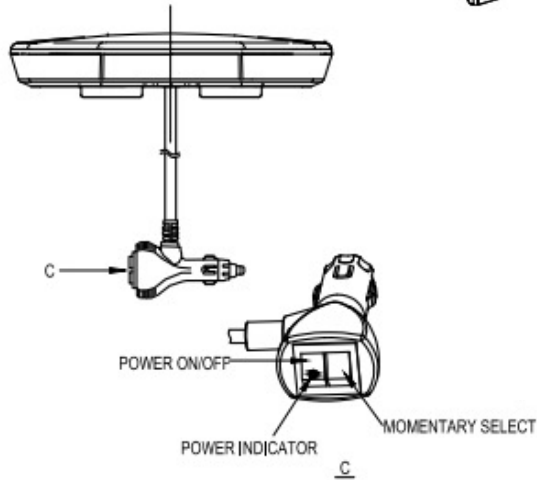

Width – 6.69"

MOUNTING

Magnet

Permanent (Screw)

Stud

CERTIFICATIONS

SAE J845/2139 CLASS 1

FMVSS/CMVSS 108

WARRANTY

3 YEAR

LB1000 SERIES LED LIGHT BAR INSTALLATION AND MODEL SELECTION

PART NUMBER	SIZE	MOUNT	LENS/ LED	CONNECTOR
100LB0015	10"	MAGNET	○ ● CLEAR / AMBER	CIGARETTE LIGHTER
100LB0016	10"	BRACKET	○ ● CLEAR / AMBER	CIGARETTE LIGHTER
100LB0017	10"	STUD	○ ● CLEAR / AMBER	CABLE