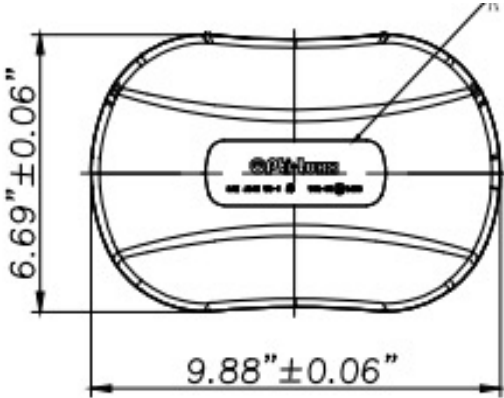

LB1000 SERIES LED LIGHT BAR INSTALLATION AND MODEL SELECTION

PART NUMBER	SIZE	MOUNT	LENS/ LED	CONNECTOR
100LB0015	10"	MAGNET	○ ● CLEAR / AMBER	CIGARETTE LIGHTER
100LB0016	10"	BRACKET	○ ● CLEAR / AMBER	CIGARETTE LIGHTER
100LB0017	10"	STUD	○ ● CLEAR / AMBER	CABLE