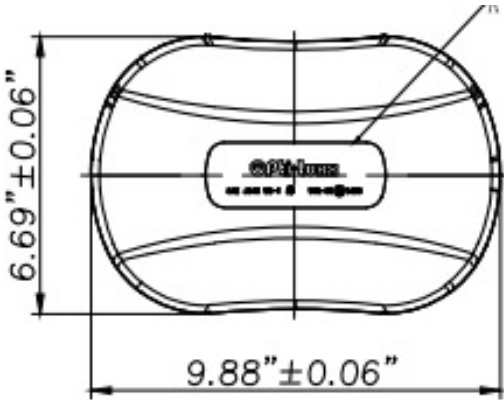

DAYTONA LED LIGHT BAR INSTALLATION AND MODEL SELECTION

PART NUMBER	SIZE	MOUNT	LENS/ LED	CONNECTOR
100LB0015	10"	MAGNET	CLEAR / AMBER	CIGARETTE LIGHTER
100LB0016	10"	BRACKET	CLEAR / AMBER	CIGARETTE LIGHTER
100LB0017	10"	STUD	CLEAR / AMBER	CABLE