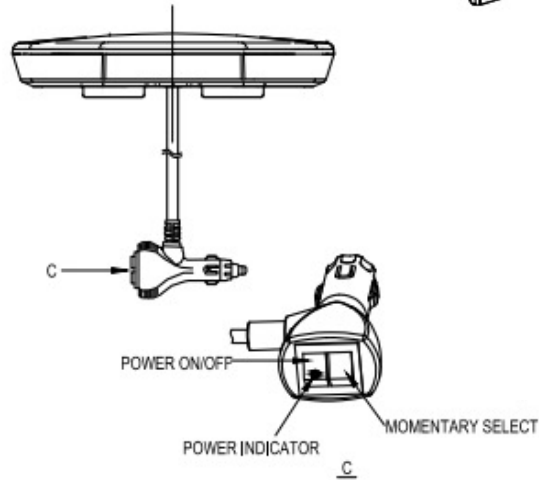

DAYTONA

Class 1 10" LED Light Bar

The Daytona Class 1 LED Light Bar is a compact-designed low-profile light bar that produces a powerful amber warning signal. Measuring just 10" wide, this versatile light bar packs a punch despite its small footprint. Multiple mounting options available, including a magnetic mount which includes a cigarette lighter adapter that allows you to toggle through all 20 flash patterns quickly and easily, providing you with great flexibility on the job. A perfect solution for multiple applications, including construction, municipal, service vehicles, and work trucks.

OPTIONS

LENS	LED	MOUNT	CONNECTOR
CLEAR	AMBER	MAGNET	CIGARETTE LIGHTER
CLEAR	AMBER	SCREW	CIGARETTE LIGHTER
CLEAR	AMBER	STUD	CABLE

SPECIFICATIONS

INPUT VOLTAGE RANGE
10-30 VDC

CURRENT DRAW
2.20/3.20A (min/max)

LED COUNT
40

FLASH PATTERNS
20

OPERATING TEMPERATURE
-40° C to +65° C

DIMENSIONS
Length – 9.88"
Width – 6.69"

MOUNTING
Magnet
Permanent (Screw)
Stud

CERTIFICATIONS
SAE J845/2139 CLASS 1
FMVSS/CMVSS 108

WARRANTY
3 YEAR

* SAE J845 Class 1 Compliant

DAYTONA LED LIGHT BAR INSTALLATION AND MODEL SELECTION

PART NUMBER	SIZE	MOUNT	LENS/ LED	CONNECTOR
100LB0015	10"	MAGNET	CLEAR / AMBER	CIGARETTE LIGHTER
100LB0016	10"	BRACKET	CLEAR / AMBER	CIGARETTE LIGHTER
100LB0017	10"	STUD	CLEAR / AMBER	CABLE