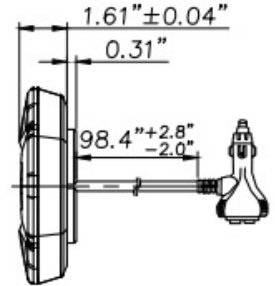

DAYTONA LED LIGHT BAR INSTALLATION AND MODEL SELECTION

PART NUMBER	SIZE	MOUNT	LENS/ LED	CONNECTOR
100LB0015	10"	MAGNET	CLEAR / AMBER	CIGARETTE LIGHTER
100LB0016	10"	BRACKET	CLEAR / AMBER	CIGARETTE LIGHTER
100LB0017	10"	STUD	CLEAR / AMBER	CABLE