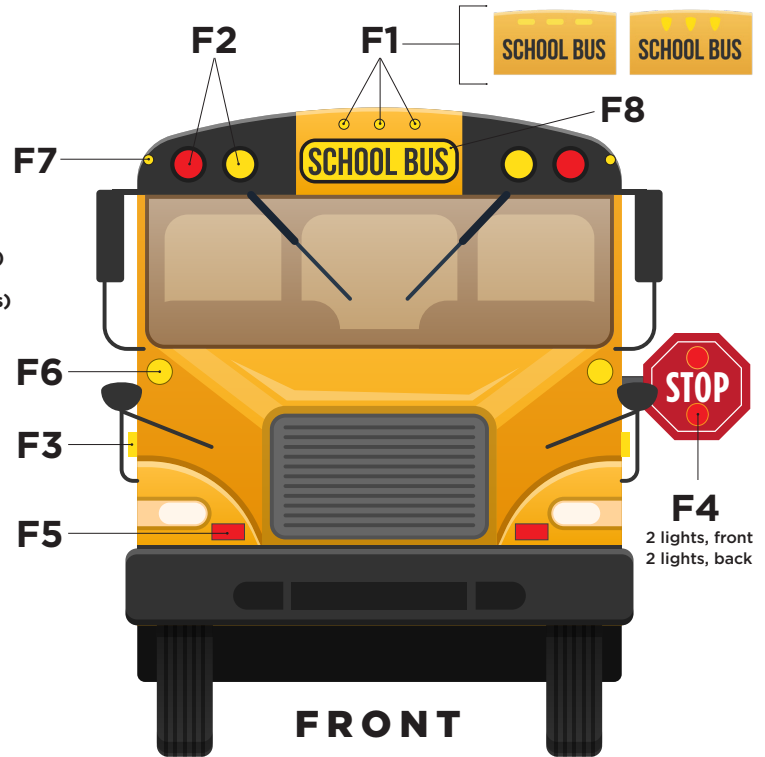

FRONT

- F1. Marker Lights**
175 Series .75" Round **100ML0039 (A)**
350 Series 3" Triangle **100ML0033 (A)**
520 Series 5" Oval **100ML0030 (A)**
- F2. Warning Lights**
7" 700 Series Round **100WA0013(R)** **100WA0012 (A)**
7" 750 Series Round **100WA0011(R)** **100WA0010 (A)**
- F3. Marker Lights**
.75" Round **100ML0039 (A)**
4" 120 Series Rectangle **100ML0014 (A)**
4.5" 140 Series Rectangle **100ML0016 (A)**
2.5" 150 Series Rectangle **100ML0020 (A)**
6" 600 Series Oval **100CM0001 (A)**
- F4. Bus Stop Arm Retrofit LED Lighting Kit**
4.75" Round 4-Count Pack **110WA0012 (R)**
- F5. Supplemental Warning Light Kit (4-count)**
AX100 Series 6" Rectangle **110WA0007 (CLR, R/W Split LEDs)**
AX100 Series 6" Rectangle **110WA0008 (CLR, R/R Split LEDs)**
AX100 Series 6" Rectangle **110WA0009 (CLR, W/W Split LEDs)**
- F6. Signal Lights (Amber Park/Turn)**
7" 700 Series Round **100CT0009 (A)**
7" 750 Series Round **100TS0008 (A)**
- F7. Corner Clearance Marker Lights**
185 Series Bullet Marker **100ML0052 (A)***
- F8. Retroreflective Destination Sign**
37" x 10.75" Rectangular **100LS1005 (A)**

AFTER MARKET LIGHTING DIAGRAM

LED/Lens Key: (R) = Red (A) = Amber (W) = White (CLR) = Clear Lens

Visit opti-luxx.com for wiring and mounting configurations offered for each light.

Lens color matches LED unless otherwise noted.