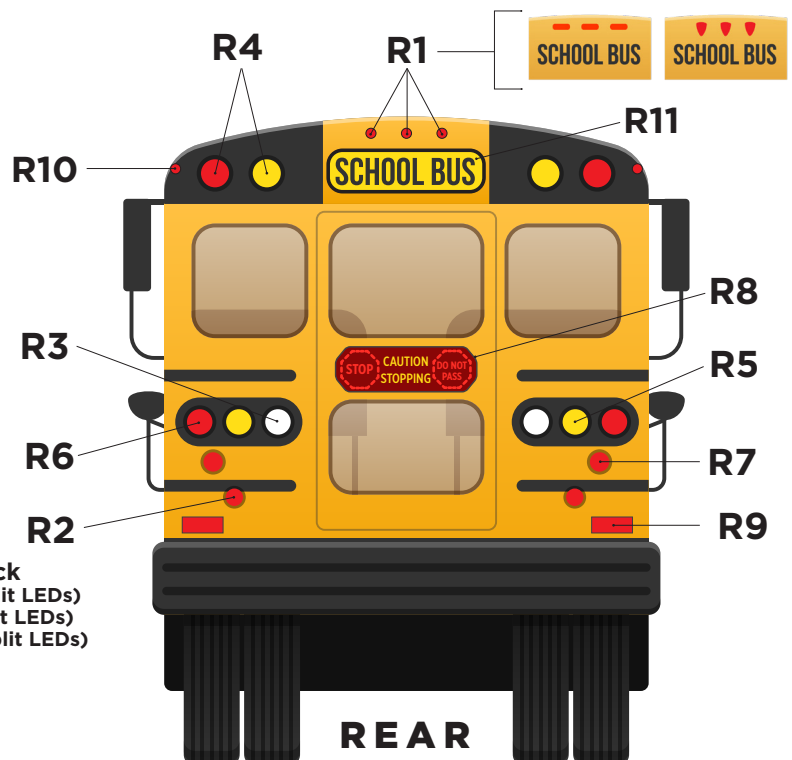

* 45° 185 Series corner mount is possible on corner-mount ready surfaces, such as a rounded or angled panel.