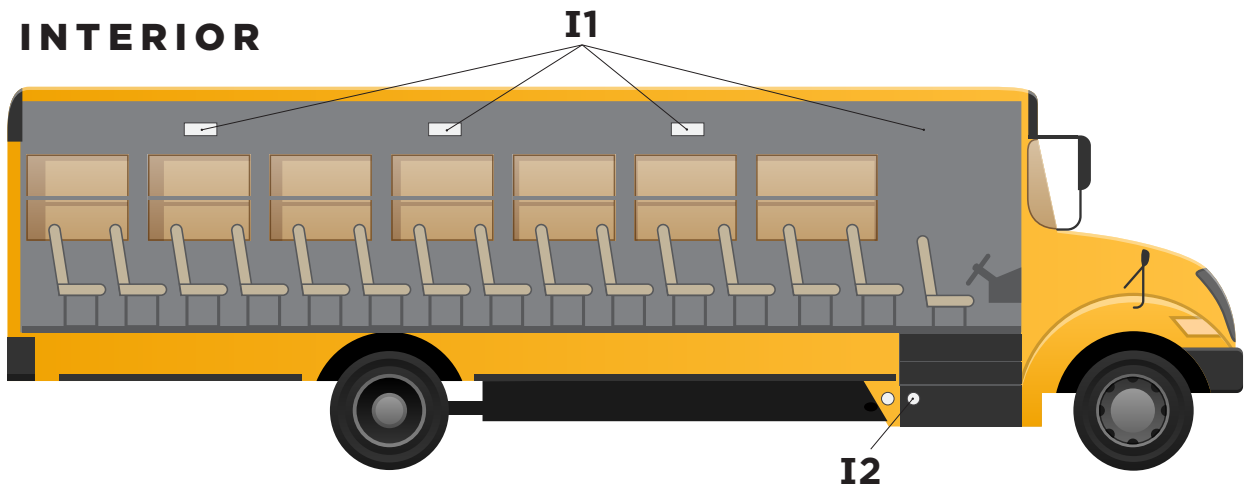

INTERIOR

I1. Interior Dome Lights

- 7" x 3" 6 LED 100DL0003
- 7" x 3" 6 LED: Kit, 4-count Pack 110DL0001
- 7" x 3" 6 LED: Kit, 8-count Pack 110DL0002
- 7" x 3" 12 LED 100DL0004
- 7" x 3" 12 LED: Kit, 4-count Pack 110DL0003
- 7" x 3" 12 LED: Kit, 8-count Pack 110DL0004

- 6" x 3" White Bezel 100DL0005
- 7" x 3.25" White w/Screws 100DL0010

I2. Stepwell Light

- 4.5" Round 100BL0002(W)

Follow us on

www.opti-luxx.com
(616) 379-4142

Copyright © 2026 Opti-Luxx Inc. All rights reserved.

SB-DS-AM002 (05/26)