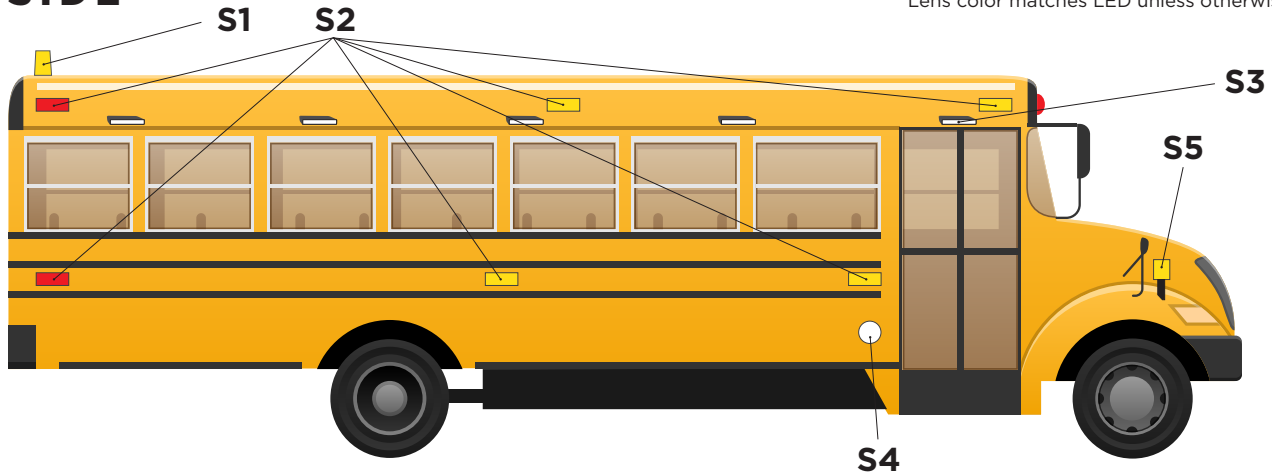

SCHOOL BUS LIGHTS

LED/Lens Key: (R)=Red (A)=Amber (W)=White (CLR)=Clear Lens
Lens color matches LED unless otherwise noted.

SIDE

S1. LED Beacons

- 4000 Series
- 6" 100BC0001(CLR/W)
- 6" 100BC0002(A/A)
- 3" 100BC0003(CLR/W)
- 3" 100BC0004(A/A)

S2. Marker Lights

- 120 Series 4" Oval 100ML0013(R) 100ML0014(A)
- 140 Series 4.5" Rectangle 100ML0015(R) 100ML0016(A)
- 150 Series 2.5" Rectangle 100ML0019(R) 100ML0020(A)
- 175 Series 0.75" Bullet Marker 100ML0038(R) 100ML0039(A)
- 185 Series 0.75" Bullet Marker 100ML0053(R) 100ML0052(A)
- 350 Series Triangle 3.5" 100ML0032(R) 100ML0033(A)
- 600 Series 6" Oval Mid-Turn Marker w/Guard 110CM0002(A)

S3. Side Boarding Light

- 7" Rectangle 100WK0009(W)

S4. Side Auxiliary Lights

- 2.8" Oval Curb Entry: 100AL0002(W)
- 450 Series 4" Round: 100RL0005(W)

S5. Dual Face Side Auxiliary Lights

- Universal 100CT0005(A)
- Curb Side 100CT0006(A+R)
- Road Side 100CT0007(A+R)