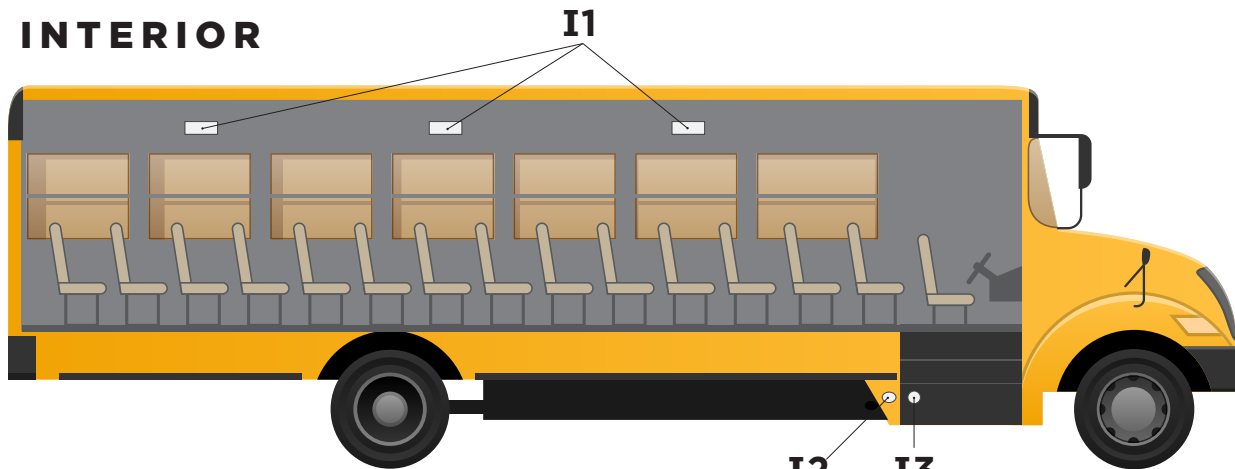

INTERIOR

I1. Interior Dome Lights

- 7" x 3.25" White w/Screws **100DL0010**
- 6" x 3" White Bezel **100DL0011**
- 7" x 3" 6 LED / 75 lm **100DL0003**
- 7" x 3" 12 LED / 180 lm **100DL0004**
- 7" x 3" 6 LED / 75 lm Kit 4-count Pack **110DL0001**
- 7" x 3" 6 LED / 75 lm Kit 8-count Pack **110DL0002**
- 7" x 3" 12 LED / 180 lm Kit 4-count Pack **110DL0003**
- 7" x 3" 12 LED / 180 lm Kit 8-count Pack **110DL0004**

I2. Curb/Entry Light

- 4" Oval **100AL0002**(W)

I3. Stepwell Light

- 4.5" Round **100BL0002**(W)