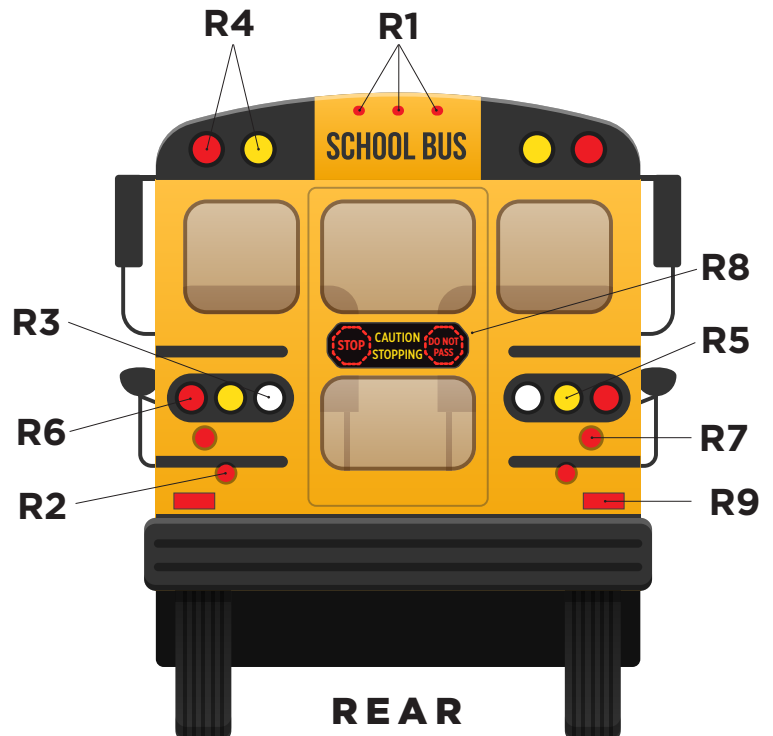

AFTER MARKET LIGHTING DIAGRAM

LED/Lens Key: (R)=Red (A)=Amber (W)=White (CLR)=Clear Lens
Lens color matches LED unless otherwise noted.

REAR

- R1. Clearance Marker Lights**
.75" Round **100ML0011(W)** **100ML0010(R)** **100ML0009(A)**
5" 520 Series Oval **100ML0030(A)**
3" 350 Series Triangle **100ML0033(A)**
- R2. License Plate Lights**
3.5" x 2.5" Rectangle **100LP0002(W)**
4" Round **100CS0011(R)**
- R3. Backup Lights**
7" Round **100RL0001(W)**
4" Round w/Grommet **100RL0002(W)**
4" Round w/Flange **100RL0005(W)**
8" Rectangle C2 **100RL0007(W)**
- R4. Warning Lights**
7" Round **100WA0010(A)**
7" Round **100WA0011(R)**
- R5. Signal Lights (Amber Turn)**
7" 750 Series Round **100TS0007(A)**
7" 750 Series Round-Arrow **100TS0009(A)**
4" Round w/Flange **100TS0002(A)**
4" Round w/Grommet **110TS0002(A)**
8" Rectangle C2 **100CT0004(A)**
- R6. Signal Lights (Red Stop/Tail/Turn)**
7" 750 Series Round **100CS0010(R)**
8" Rectangle C2 **100CS0006(R)**
- R7. Signal Lights (Red Stop/Tail/Turn)**
4" Round w/Flange **100CS0002(R)**
4" Round w/Grommet **110CS0002(R)**
- R8. Rear Driver Alert Sign**
9" x 24" Elongated Octagon **100LS0001**
- R9. Supplemental Warning Light Kit: 4-count Pack**
6" Rectangle **110WA0007 (CLR, R/W Split LEDs)**
6" Rectangle **110WA0008 (CLR, R/R Split LEDs)**
6" Rectangle **110WA0009 (CLR, W/W Split LEDs)**