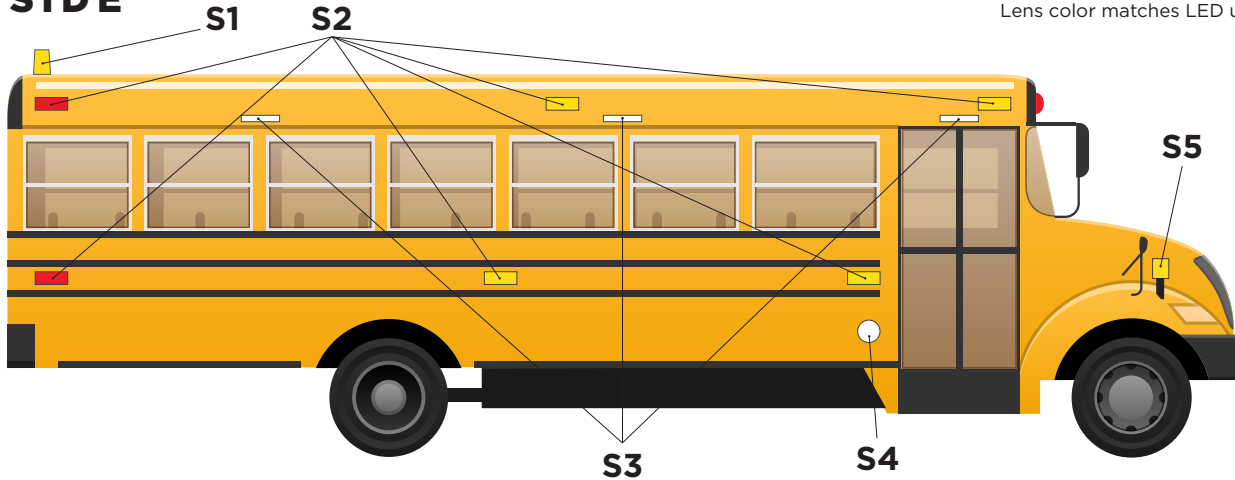

AFTER MARKET LIGHTING DIAGRAM

LED/Lens Key: (R)=Red (A)=Amber (W)=White (CLR)=Clear Lens
Lens color matches LED unless otherwise noted.

REAR

- R1. Clearance Marker Lights**
.75" Round **100ML0011(W)** **100ML0010(R)** **100ML0009(A)**
5" 520 Series Oval **100ML0030(A)**
3" 350 Series Triangle **100ML0033(A)**
- R2. License Plate Lights**
3.5" x 2.5" Rectangle **100LP0002(W)**
4" Round **100CS0011(R)**
- R3. Backup Lights**
7" Round **100RL0001(W)**
4" Round w/Grommet **100RL0002(W)**
4" Round w/Flange **100RL0005(W)**
8" Rectangle C2 **100RL0007(W)**
- R4. Warning Lights**
7" Round **100WA0010(A)**
7" Round **100WA0011(R)**
- R5. Signal Lights (Amber Turn)**
7" 750 Series Round **100TS0007(A)**
7" 750 Series Round-Arrow **100TS0009(A)**
4" Round w/Flange **100TS0002(A)**
4" Round w/Grommet **110TS0002(A)**
8" Rectangle C2 **100CT0004(A)**
- R6. Signal Lights (Red Stop/Tail/Turn)**
7" 750 Series Round **100CS0010(R)**
8" Rectangle C2 **100CS0006(R)**
- R7. Signal Lights (Red Stop/Tail/Turn)**
4" Round w/Flange **100CS0002(R)**
4" Round w/Grommet **110CS0002(R)**
- R8. Rear Driver Alert Sign**
9" x 24" Elongated Octagon **100LS0001**
- R9. Supplemental Warning Light Kit: 4-count Pack**
6" Rectangle **110WA0007 (CLR, R/W Split LEDs)**
6" Rectangle **110WA0008 (CLR, R/R Split LEDs)**
6" Rectangle **110WA0009 (CLR, W/W Split LEDs)**

SCHOOL BUS LIGHTS

SIDE

LED/Lens Key: (R)=Red (A)=Amber (W)=White (CLR)=Clear Lens
Lens color matches LED unless otherwise noted.

S1. LED Beacons Charlotte Series

- 4.6" **100BC0001**(CLR/W)
- 4.6" **100BC0002**(A/A)
- 3" **100BC0003**(CLR/W)
- 3" **100BC0004**(A/A)