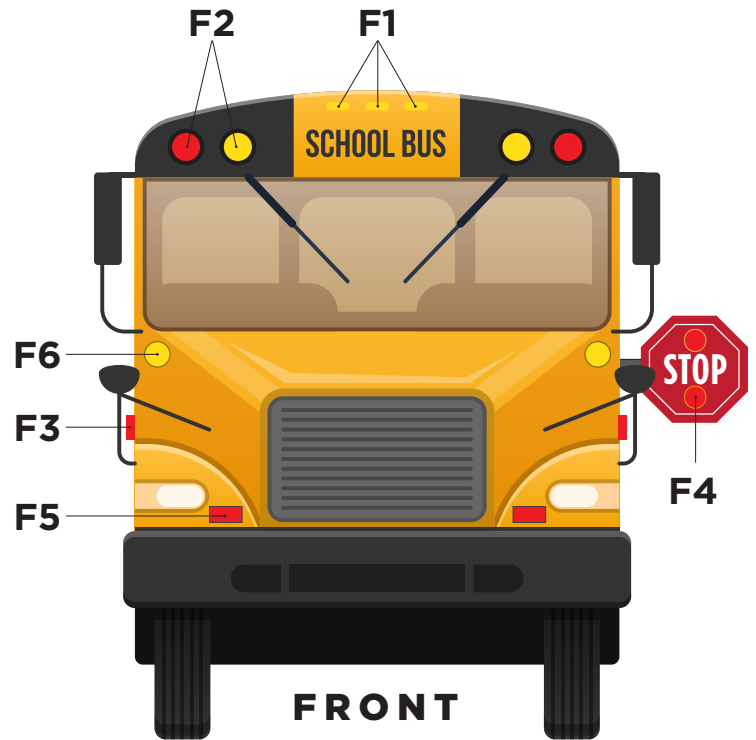

FRONT

- **F1. Clearance Marker Lights**
  .75" Round **100ML0011(W)** **100ML0010(R)** **100ML0009(A)**
  5" 520 Series Oval **100ML0031(W)** **100ML0029(R)** **100ML0030(A)**
  3" 350 Series Triangle **100ML0032(R)** **100ML0033(A)**
- **F2. Warning Lights**
  7" Round **100WA0011(R)** **100ML0010(A)**
- **F3. Marker Lights**
  .75" Round **100ML0011(W)** **100ML0010(R)** **100ML0009(A)**
  4" 120 Series Rectangle **100ML0013(R)** **100ML0014(A)**
  2.5" 150 Series Rectangle **100ML0019(R)** **100ML0020(A)**
  4.5" 150 Series Rectangle **100ML0015(R)** **100ML0016(A)**
  3" 350 Series Triangle **100ML0032(R)** **100ML0033(A)**
  6" Oval **100CM0001(A)**
- **F4. Bus Stop Arm Retrofit LED Lighting Kit**
  4-count Pack **110WA0012(R)**
- **F5. Supplemental Warning Light Kit: 4-count Pack**
  6" Rectangle **110WA0007 (CLR, R/W Split LEDs)**
  6" Rectangle **110WA0008 (CLR, R/R Split LEDs)**
  6" Rectangle **110WA0009 (CLR, W/W Split LEDs)**
- **F6. Signal Lights (Amber Park/Turn)**
  7" 750 Series Round **100CT0008(A)**

AFTER MARKET LIGHTING DIAGRAM

LED/Lens Key: (R)=Red (A)=Amber (W)=White (CLR)=Clear Lens
Lens color matches LED unless otherwise noted.