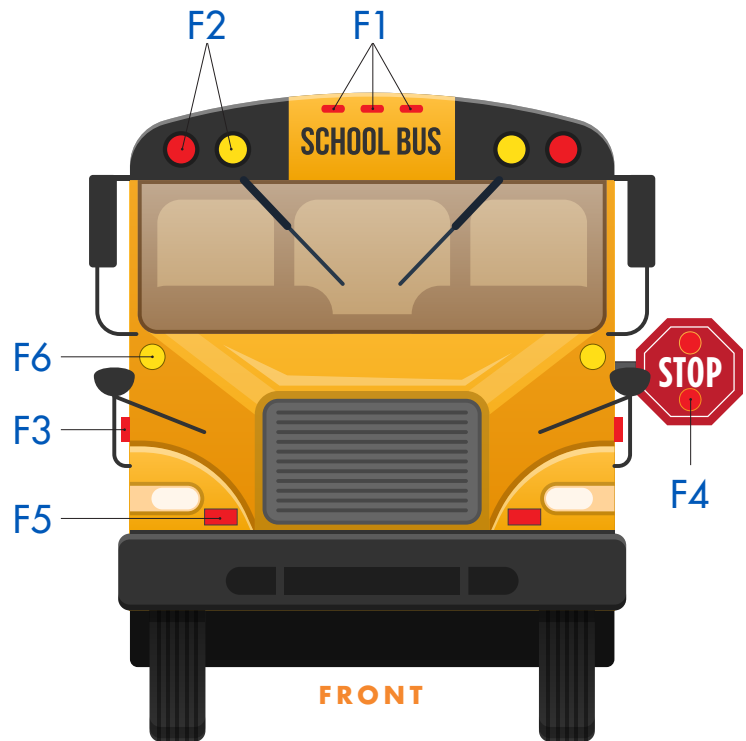

FRONT

- F1. Clearance Marker Lights**
ECVML75ØGSW, GSA, GSR (.75" Round)
ECVMLDP1Y-FA, R-FA
ECVMLT351Y or R (Triangular)
ECVMLT35MG (350 Guard)
- F2. Warning Lights**
E756IEBØA-FA or R-FA (7" Round)
- F3. Marker Lights**
ECVML75ØGSW, GSA, GSR (.75" Round)
ECVML121Y or R (4" Rectangular)
ECVML12BMG (120 Guard)
ECVML151Y or R (2.5" Rectangular)
ECVML141Y or R (4.5" Rectangular)
ECVML15BMG (150 Guard)
ECVMLT351Y or R (Triangular)
ECVMLT35MG (350 Guard)
ECVO61BMG (6" Guard)
ECVO62MTY-FA (6" Oval Mid-Turn, Amber)
- F4. Bus Stop Arm Retrofit LED Lighting Kit**
#ECVR12SAK (Light, Harness and Screws only)
- F5. Supplemental Warning Light Kit**
CVAUXLK8ØRR Clear Lens, Red/Red Split LEDs
CVAUXLK8ØRW Clear Lens, Red/White Split LEDs
CVAUXLK8ØAW Clear Lens, Amber/White Split LEDs
- F6. Signal Lights (Amber Park/Turn)**
ECV7561FPTY-FA

SIDE

S1. LED Beacons Charlotte Series

- 100BC0001 (4.6" Clear)
- 100BC0002 (4.6" Amber)
- 100BC0003 (3" Clear)
- 100BC0004 (3" Amber)

S2. Marker Lights

- ECVML75ØGSW, GSA, GSR (.75" Round)
- ECVML121Y or R (4" Rectangular)
- ECVML12BMG (120 Guard)
- ECVML151Y or R (2.5" Rectangular)
- ECVML141Y or R (4.5" Rectangular)
- ECVML15BMG (150 Guard)
- ECVMLT351Y or R (Triangular)
- ECVMLT35MG (350 Guard)
- ECVO61BMG (6" Guard)
- ECVO62MTY-FA (6" Oval Mid-Turn, Amber)