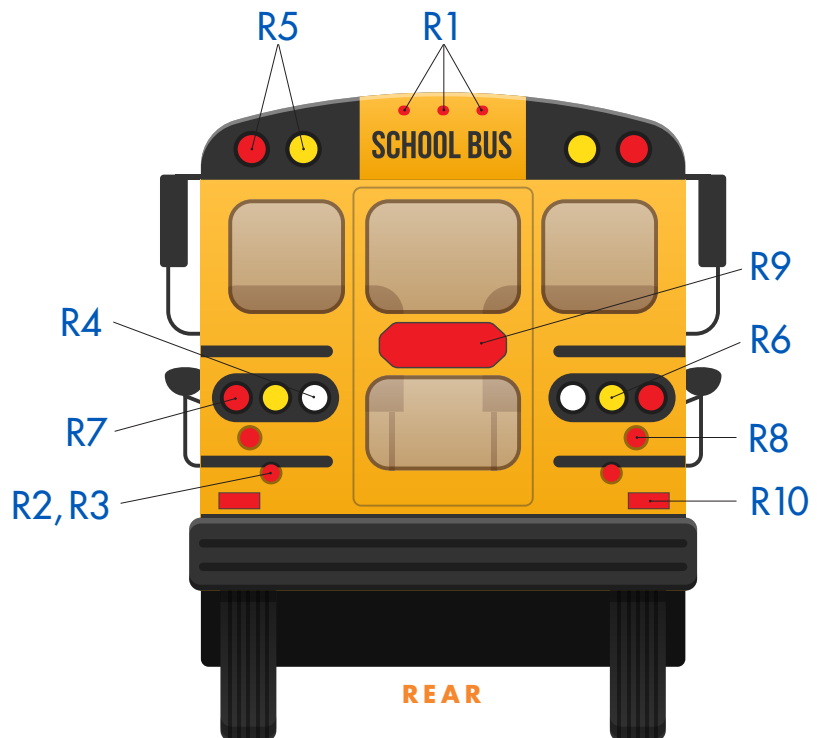

FRONT

- F1. Clearance Marker Lights**
ECVML75ØGSW, GSA, GSR (.75" Round)
ECVMLDP1Y-FA, R-FA
ECVMLT351Y or R (Triangular)
ECVMLT35MG (350 Guard)
- F2. Warning Lights**
E756IEBØA-FA or R-FA (7" Round)
- F3. Marker Lights**
ECVML75ØGSW, GSA, GSR (.75" Round)
ECVML121Y or R (4" Rectangular)
ECVML12BMG (120 Guard)
ECVML151Y or R (2.5" Rectangular)
ECVML141Y or R (4.5" Rectangular)
ECVML15BMG (150 Guard)
ECVMLT351Y or R (Triangular)
ECVMLT35MG (350 Guard)
ECVO61BMG (6" Guard)
ECVO62MTY-FA (6" Oval Mid-Turn, Amber)
- F4. Bus Stop Arm Retrofit LED Lighting Kit**
#ECVR12SAK (Light, Harness and Screws only)
- F5. Supplemental Warning Light Kit**
CVAUXLK8ØRR Clear Lens, Red/Red Split LEDs
CVAUXLK8ØRW Clear Lens, Red/White Split LEDs
CVAUXLK8ØAW Clear Lens, Amber/White Split LEDs
- F6. Signal Lights (Amber Park/Turn)**
ECV7561FPTY-FA

SIDE

S1. LED Beacons Charlotte Series

- 100BC0001 (4.6" Clear)
- 100BC0002 (4.6" Amber)
- 100BC0003 (3" Clear)
- 100BC0004 (3" Amber)

S2. Marker Lights

- ECVML75ØGSW, GSA, GSR (.75" Round)
- ECVML121Y or R (4" Rectangular)
- ECVML12BMG (120 Guard)
- ECVML151Y or R (2.5" Rectangular)
- ECVML141Y or R (4.5" Rectangular)
- ECVML15BMG (150 Guard)
- ECVMLT351Y or R (Triangular)
- ECVMLT35MG (350 Guard)
- ECVO61BMG (6" Guard)
- ECVO62MTY-FA (6" Oval Mid-Turn, Amber)