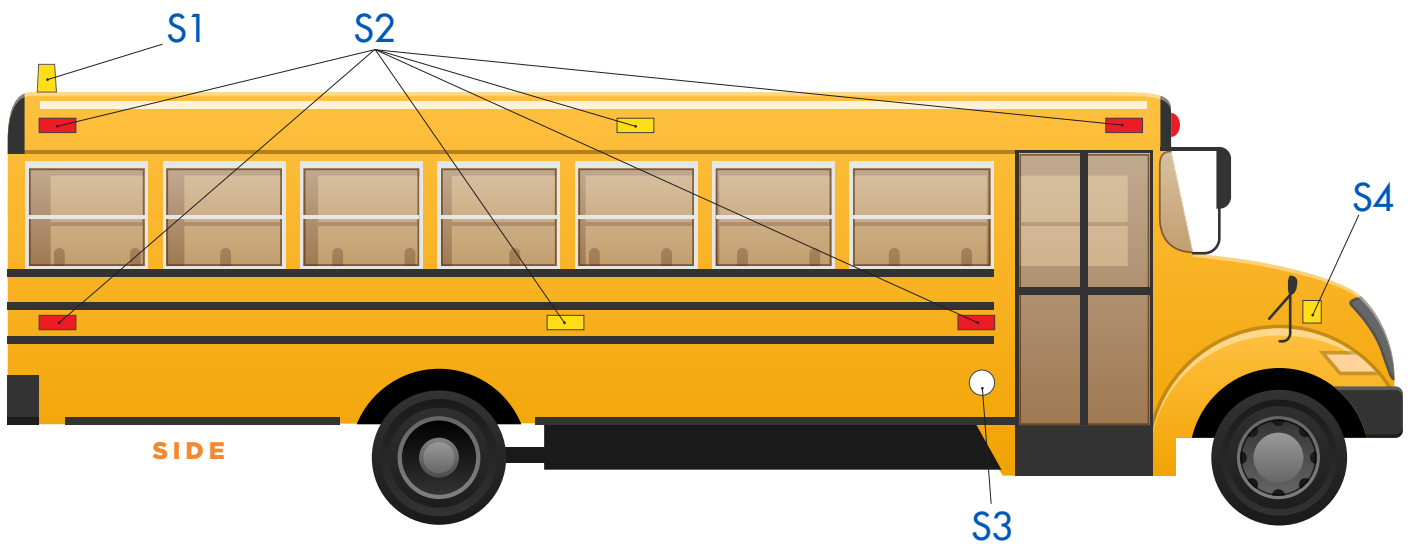

SIDE

S1. LED Beacons Charlotte Series

- 100BC0001 (4.6" Clear)
- 100BC0002 (4.6" Amber)
- 100BC0003 (3" Clear)
- 100BC0004 (3" Amber)

S2. Marker Lights

- ECVML75ØGSW, GSA, GSR (.75" Round)
- ECVML121Y or R (4" Rectangular)
- ECVML12BMG (120 Guard)
- ECVML151Y or R (2.5" Rectangular)
- ECVML141Y or R (4.5" Rectangular)
- ECVML15BMG (150 Guard)
- ECVMLT351Y or R (Triangular)
- ECVMLT35MG (350 Guard)
- ECVO61BMG (6" Guard)
- ECVO62MTY-FA (6" Oval Mid-Turn, Amber)

S3. Side Auxiliary Light

- ECV44B3W-FA (4" Clear w/ Flange)

S4. Turn Signal Marker

- ECV4FPTMA (Universal Amber)
- ECV4FPTMK (Amber + Red Curb Side)
- ECV5FPTMK (Amber + Red Road Side)

INTERIOR

I1. Interior Dome Lights