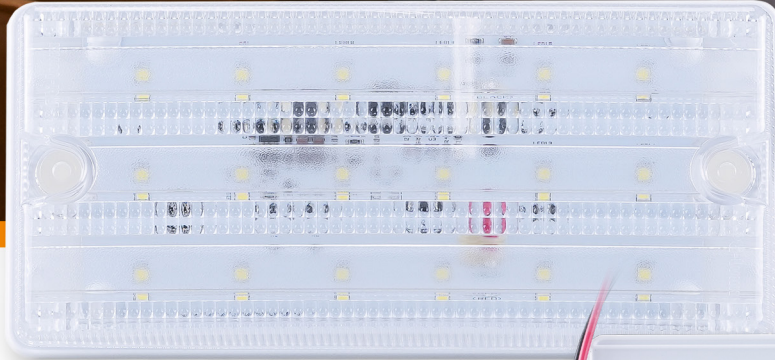

◀ BEFORE / INCANDESCENT

AFTER / LED DOME LIGHT ▶

DECEMBER 2024

PRODUCT OF THE MONTH

The **3" X 7" LED Dome Light** from Opti-Luxx is simple to install and delivers a bright, highly-visible interior space.

GREAT FOR WORK TRUCKS!

OUR LOWEST PRICE EVER! HAPPY HOLIDAYS!

THE 3" x 7" LED DOME LIGHT is our featured lighting product for December 2024!

This dome light is a customer favorite, renowned for its quality and reliability. Perfect for a variety of interior applications, this LED dome light offers excellent brightness in a sleek, compact design.

See The 3" x 7" LED Dome Light Product Page 

FEATURES & BENEFITS

- Low profile, linear design
- Rugged polycarbonate construction
- Simple installation
- Reduces maintenance costs with no more bulb replacements
- 3 year warranty

PART NUMBER	DESCRIPTION
100DL0010	3" X 7" RECTANGLE WHITE PREMIUM 18 LED DOME LIGHT WITH SCREW MOUNT AND 2-WIRE CONNECTION

CALL OR EMAIL OPTI-LUXX TODAY TO ORDER

Email: sales@opti-luxx.com

Call: **(616) 379-4142**