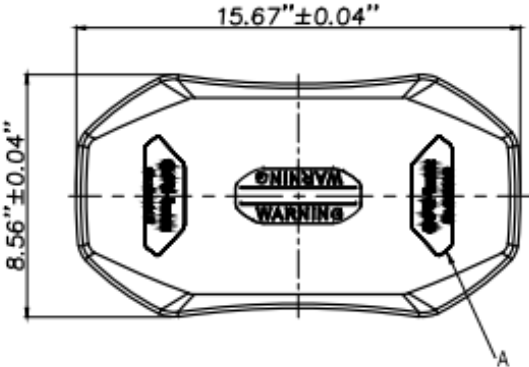

### FEATURES

- 2 light bars in the series
- Low profile, linear design
- Rugged polycarbonate construction
- Lens with UV inhibitors
- 360 degree illumination provides outstanding visibility from all angles
- SAE Class 1 certified

#### DIMENSIONS

Length – 16"

Width – 8.5"

### OPTIONS

LENS	LED	MOUNT	CONNECTOR
CLEAR	AMBER	MAGNET	CIGARETTE LIGHTER
CLEAR	AMBER	STUD	CABLE

**TALLADEGA LED LIGHT BAR INSTALLATION AND MODEL SELECTION**

PART NUMBER	SIZE	MOUNT	LENS / LED	CONNECTOR
100LB0013-A	16"	MAGNET	○ CLEAR / ● AMBER	CIGARETTE LIGHTER
100LB0014-A	16"	STUD	○ CLEAR / ● AMBER	CABLE