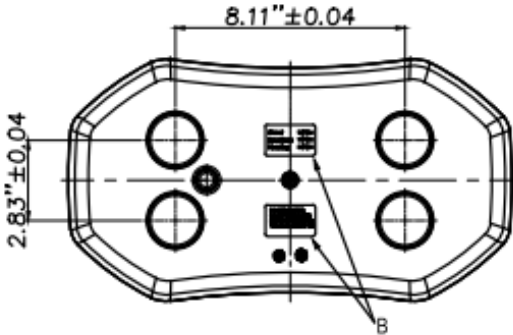

#### DIMENSIONS

Length – 16"

Width – 8.5"

### OPTIONS

LENS	LED	MOUNT	CONNECTOR
CLEAR	AMBER	MAGNET	CIGARETTE LIGHTER
CLEAR	AMBER	STUD	CABLE

**TALLADEGA LED LIGHT BAR INSTALLATION AND MODEL SELECTION**

PART NUMBER	SIZE	MOUNT	LENS / LED	CONNECTOR
100LB0013-A	16"	MAGNET	○ CLEAR / ● AMBER	CIGARETTE LIGHTER
100LB0014-A	16"	STUD	○ CLEAR / ● AMBER	CABLE