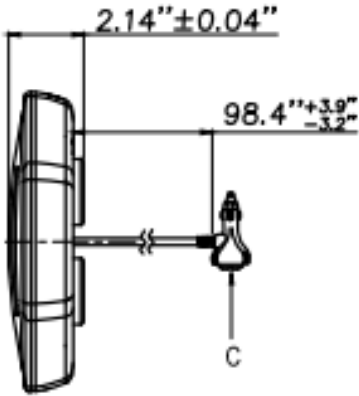

#### DIMENSIONS

Length – 16"

Width – 8.5"

### OPTIONS

LENS	LED	MOUNT	CONNECTOR
CLEAR	AMBER	MAGNET	CIGARETTE LIGHTER
CLEAR	AMBER	STUD	CABLE

**TALLADEGA LED LIGHT BAR INSTALLATION AND MODEL SELECTION**

PART NUMBER	SIZE	MOUNT	LENS / LED	CONNECTOR
100LB0013-A	16"	MAGNET	○ CLEAR / ● AMBER	CIGARETTE LIGHTER
100LB0014-A	16"	STUD	○ CLEAR / ● AMBER	CABLE