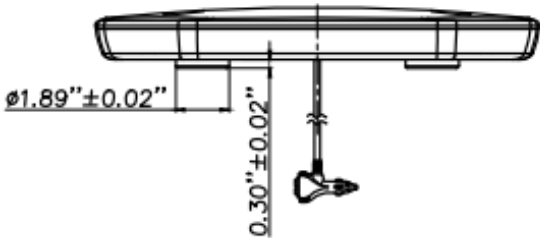

TALLADEGA LED LIGHT BAR INSTALLATION AND MODEL SELECTION

PART NUMBER	SIZE	MOUNT	LENS / LED	CONNECTOR
100LB0013-A	16"	MAGNET	○ CLEAR / ● AMBER	CIGARETTE LIGHTER
100LB0014-A	16"	STUD	○ CLEAR / ● AMBER	CABLE