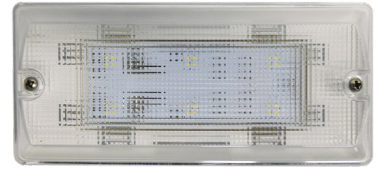

2021 Blue Bird Pit Stop Featured Products

Get noticed with LED lighting products from Opti-Luxx. Bright and durable, simple to install, and ready for anything.

	Bluebird Part #		Description	
BEACONS	100BC0001-A		4903 Series Beacon Standard White/Clear LED	
	100BC0002-A		4903 Series Beacon Standard Amber/Amber LED	
	10071825		4903 Series Beacon Mini White/Clear LED	
	10071826		4903 Series Beacon Mini Amber/Amber LED	
WARNING LIGHTS	10071823		Rear Driver Alert Sign	
INTERIOR LIGHTS	Coming Soon!		7" x 3" LED Dome Light	Coming soon in both single and kit versions for easy bus LED retrofits!